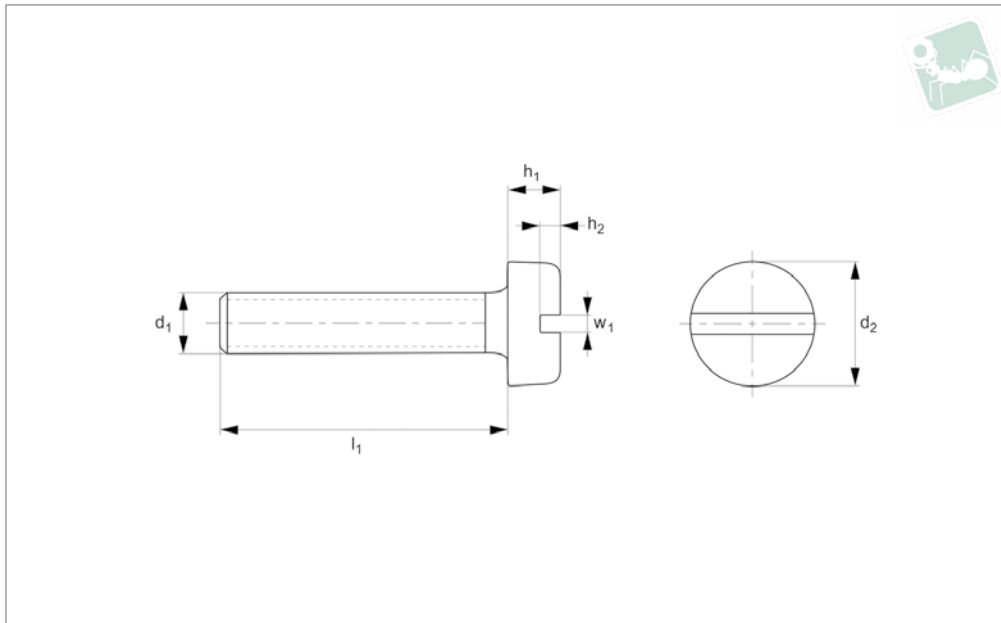

# Slotted Cheese Head Screws

DIN 84, Titanium Grade 5

Titanium

**T0001.T5**

TITANIUM